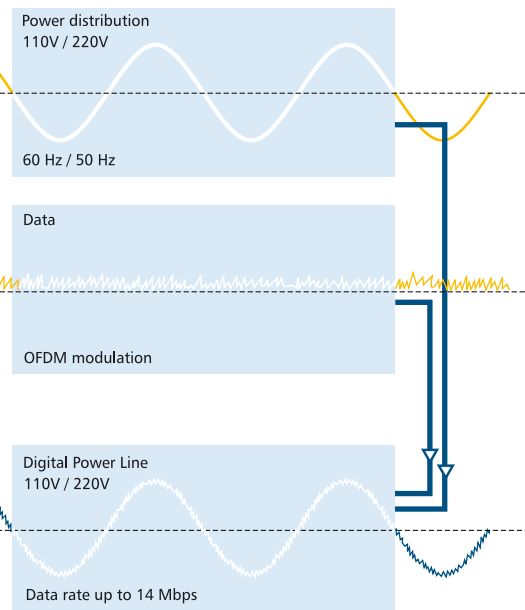

Technical Features

- Physical layer data rate of up to 14 Mbps over the power line
- Orthogonal Frequency Division Multiplexing (OFDM) with sophisticated signal processing techniques for high data reliability in noisy media conditions
- Intelligent channel adaptation maximizes throughput under harsh channel conditions
- Integrated Quality of Service (QoS) features such as four-level prioritized random access, contention-free access, and segment bursting
- Implements a scheme with prioritization and repeat request for reliable delivery of Ethernet packets via packet encapsulation
- Based on HomePlug 1.0.1 compliant chip
- Physical connection to power line medium through a power line coupler (US, UK and Euro plug)