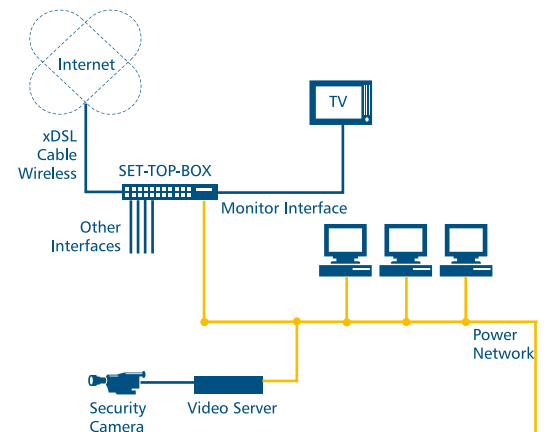

Corinex Intelligent PowerNet as an interface to a high speed connection by using:

- A Set-Top-Box is an intelligent device enabling a TV set to become a user interface to multimedia applications
- An A / DSL modem. This can be combined with an Ethernet or USB adapter and connect all electrical wires and outlets to the incoming and outgoing signals
- A cable modem. This can be used in the same fashion

These options provide endless possibilities everywhere in the home or small office environment to:

- watch TV, video, in bed from your notebook,
- download pay TV video,
- read e-mails, browse the Internet, write documents, listen to music