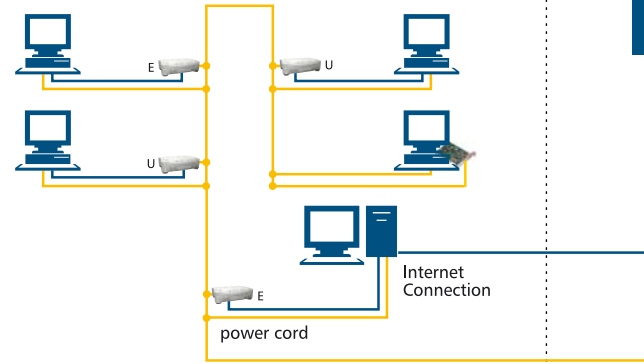

Technical Features

- Physical layer data rate of up to 14 Mbps over the power line
- Orthogonal Frequency Division Multiplexing (OFDM) with sophisticated signal processing techniques for high data reliability in noisy media conditions
- Intelligent channel adaptation maximizes throughput under harsh channel conditions
- Integrated Quality of Service (QoS) features such as four-level prioritized random access, contention-free access, and segment bursting
- Implements a scheme with prioritization and repeat request for reliable delivery of Ethernet packets via packet encapsulation
- Based on HomePlug 1.0.1 compliant chip
- Physical connection to power line medium through a power line coupler (US, UK and Euro plug)

Where Can Corinex Intelligent PowerNet Be Used?

Corinex Intelligent PowerNet network as alternative LAN

- Every electrical outlet in your home or office could be a network by using an Corinex Intelligent PowerNet adapter. It is the easiest way to network your home and office
- Eliminates the requirement for special data cable wiring
- Cost-effective and reliable solution for data, audio, voice or video communications

- A Set-Top-Box is an intelligent device enabling a TV set to become a user interface to multimedia applications
- An A / DSL modem. This can be combined with an Ethernet or USB adapter and connect all electrical wires and outlets to the incoming and outgoing signals
- A cable modem. This can be used in the same fashion